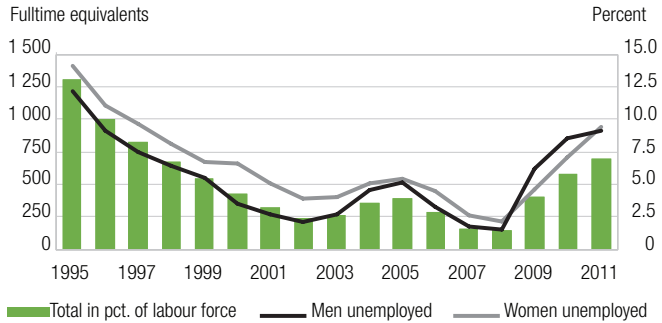

## Unemployment

## Unemployment by age groups. 2011

	No of fulltime equivalents			Pct. of population		
	Males	Females	Total	Males	Females	Total
Total	906	940	1 846	5.5	6.5	6.0
16-24 years	180	153	333	5.6	5.6	5.6
25-34 years	178	188	367	6.5	8.0	7.2
35-44 years	162	184	345	4.7	6.0	5.3
45-54 years	144	197	341	4.2	6.3	5.2
55-66 years	242	219	460	6.9	6.9	6.9